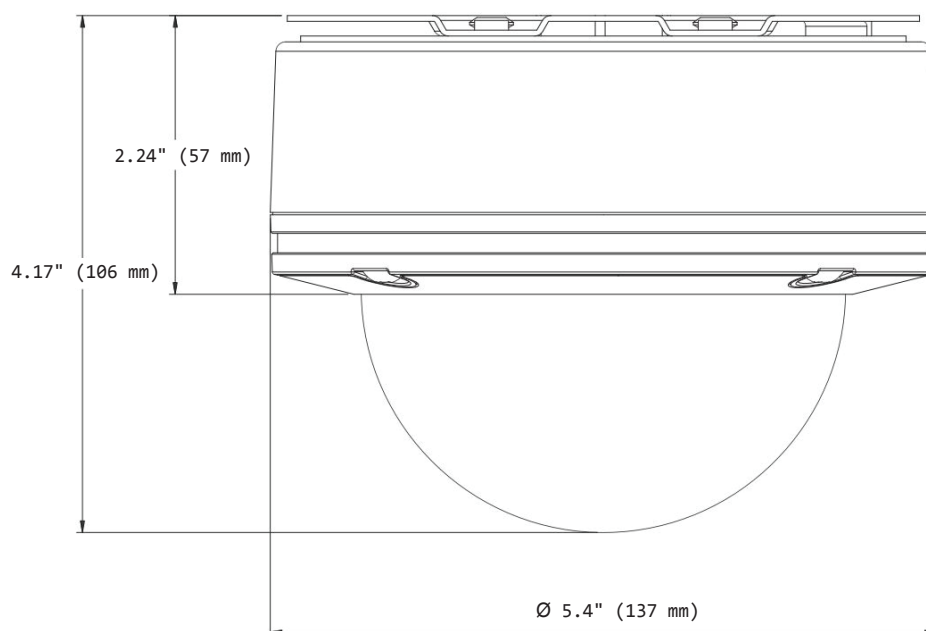

5 Megapixel Outdoor Dome Network Camera

Dimensions

Order Information

Part Number	Description
DCS-6517	5 Megapixel Outdoor Dome Network Camera

Optional Accessories

Part Number	Description
DCS-34-2	Pendant Mount 7.9" x 5.9" (201 x 150 mm) 1.45 lbs (665 g)
DCS-34-3	Wall Mount 9.96" x 5.9" (253 x 150 mm) 1.7 lbs (770 grams)

15-Year warranty is available in US only
Updated 14-January 2016
Hardware Revision A1
DCS-6517-REVA_DATASHEET_1.01_EN_US.PDF

JustConnect+ Remote Viewing app available on:

For more information

U.S.A. | 17595 Mt. Herrmann Street | Fountain Valley, CA 92708 | 800.326.1688 | dlink.com

D-Link, the D-Link logo and the D-ViewCam™ logo are registered trademarks of D-Link Corporation or its subsidiaries.
All other third-party marks mentioned herein may be trademarks of their respective owners.
© 2016 D-Link. All rights reserved.

D-Link®
Building Networks for People