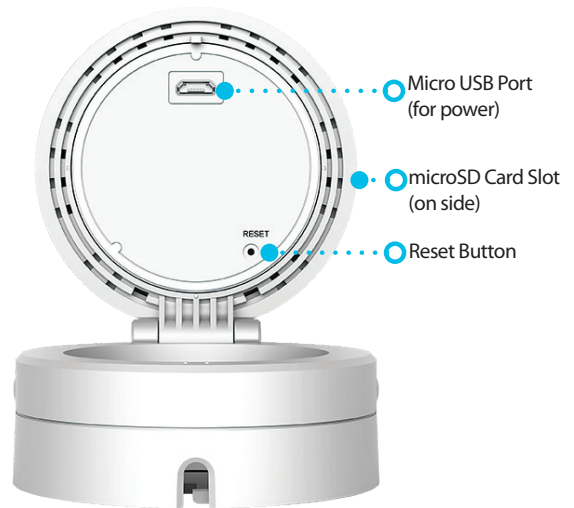

Connections View

Technical Specifications

Camera		
Hardware Profile	• 1/4" Progressive CMOS sensor • 5m (16 ft) IR illumination distance • Minimum illumination: • B/W (Night Mode), IR LEDs on: 0 lux • Built-in Infrared-Cut Removable (ICR) Filter module • Fixed length 2.55 mm	• Aperture F2.2 • Angle of view (16:9): • Horizontal: 96° • Vertical: 53° • Diagonal: 120° • Built-in microphone
Image Features	• Configurable image size • Configurable sound level detection	• Configurable motion detection windows
Video Compression	• Simultaneous H.264/MJPEG format compression	• JPEG for still images
Video Resolution	• 720p (1280 x 720), VGA (640 x 352) at up to 30 fps	
Audio Support	• MPEG-2 AAC LC	
Network